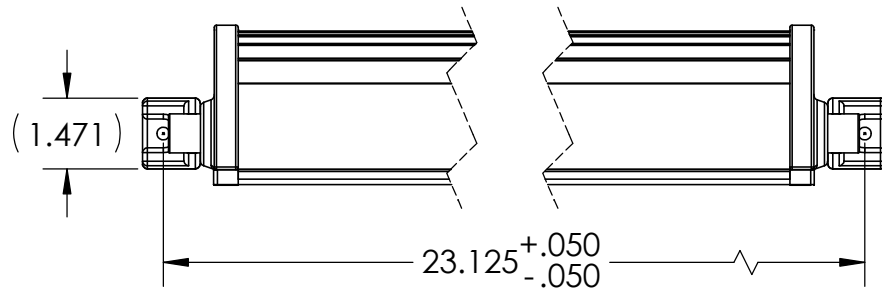

Date	DESCRIPTION	Rev
8/2/2013	INITIAL RELEASE	A

* Assembly view not to scale