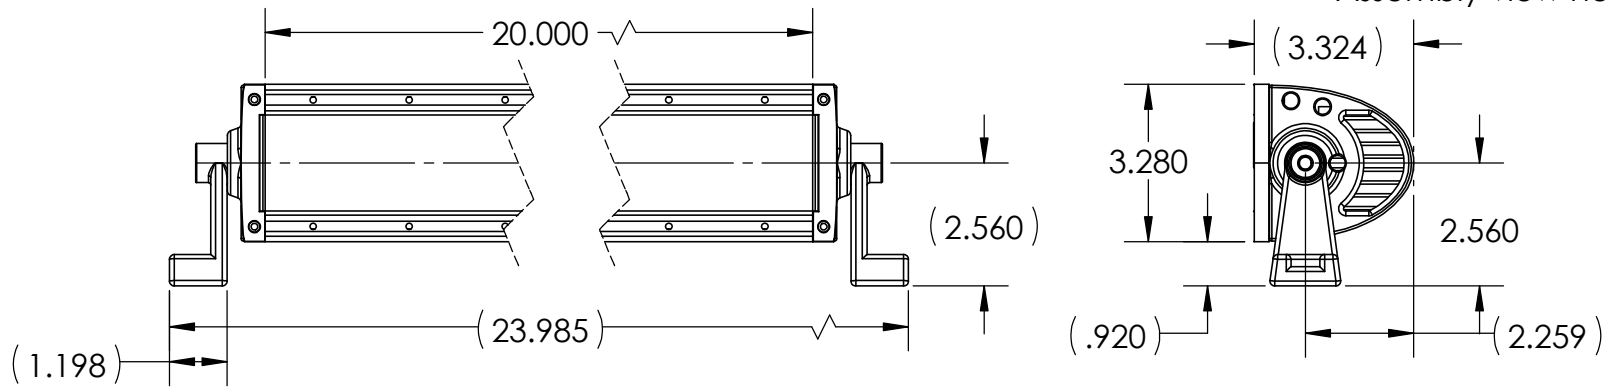

Date	DESCRIPTION	Rev
8/2/2013	INITIAL RELEASE	A

\* Assembly view not to scale

### Notes

Finish: Mar/UV Resistant Paint

Material: Aluminum

**Unless Otherwise Specified:**

.XXX = 0.010  
.XX = .015  
.X = .03

XX° = +/- .05°  
X° = +/- .5°

**PROPRIETARY AND CONFIDENTIAL**

THE INFORMATION CONTAINED IN THIS DRAWING IS THE SOLE PROPERTY OF MotoAlliance Inc. ANY REPRODUCTION IN PART OR AS A WHOLE WITHOUT THE WRITTEN PERMISSION OF MotoAlliance Inc. IS PROHIBITED.

**SIRIUS LED**  
by MotoAlliance

TITLE:

20" Double Row Light Bar

SIZE  
**A**

DWG. NO.  
LED-D20

REV  
**A**

SCALE: 1:4

SHEET 1 OF 1