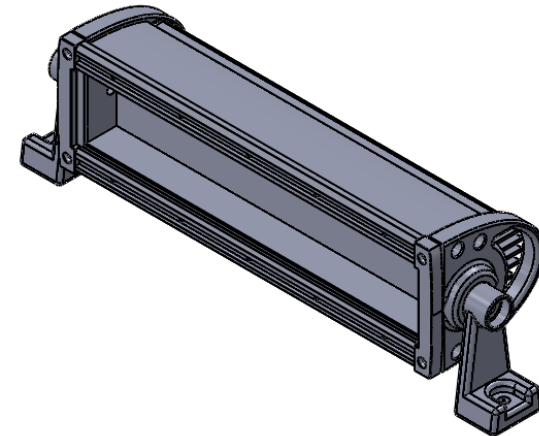

Date	DESCRIPTION	Rev
8/2/2013	INITIAL RELEASE	A

\* Assembly view not to scale

**SIRIUS LED**  
by MotoAlliance

TITLE:

20" Double Row Light Bar

SIZE  
**A**

DWG. NO.  
LED-D20

REV  
**A**

SCALE: 1:4

SHEET 1 OF 1