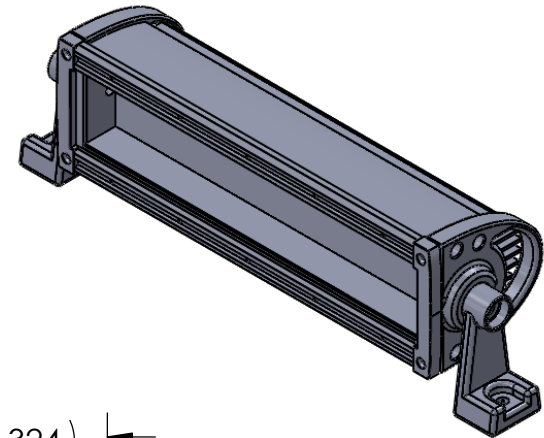

Date	DESCRIPTION	Rev
8/2/2013	INITIAL RELEASE	A

Notes

Finish: Mar/UV Resistant Paint

Material: Aluminum

Unless Otherwise Specified:

.XXX = 0.010
.XX = .015
.X = .03

XX° = +/- .05°
X° = +/- .5°

PROPRIETARY AND CONFIDENTIAL

THE INFORMATION CONTAINED IN THIS DRAWING IS THE SOLE PROPERTY OF MotoAlliance Inc. ANY REPRODUCTION IN PART OR AS A WHOLE WITHOUT THE WRITTEN PERMISSION OF MotoAlliance Inc. IS PROHIBITED.

SIRIUS LED
by MotoAlliance

TITLE:

10" Double Row Light Bar

SIZE
A

DWG. NO.
LED-D10

REV
A

SCALE: 1:4

SHEET 1 OF 1