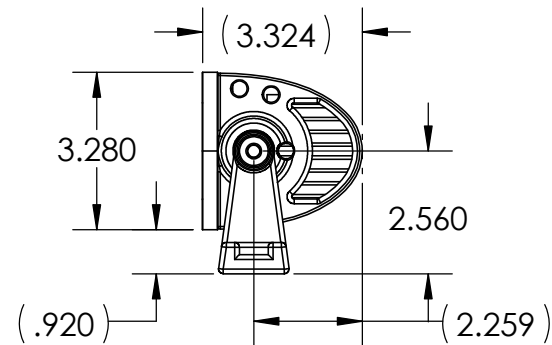

Date	DESCRIPTION	Rev
8/2/2013	INITIAL RELEASE	A

Notes

Finish: Mar/UV Resistant Paint

Material: Aluminum

Unless Otherwise Specified:

.XXX = 0.010
.XX = .015
.X = .03

XX° = +/- .05°
X° = +/- .5°

PROPRIETARY AND CONFIDENTIAL

THE INFORMATION CONTAINED IN THIS DRAWING IS THE SOLE PROPERTY OF MotoAlliance Inc. ANY REPRODUCTION IN PART OR AS A WHOLE WITHOUT THE WRITTEN PERMISSION OF MotoAlliance Inc. IS PROHIBITED.

SIRIUS LED
by MotoAlliance

TITLE:

10" Double Row Light Bar

SIZE
A

DWG. NO.
LED-D10

REV
A

SCALE: 1:4

SHEET 1 OF 1