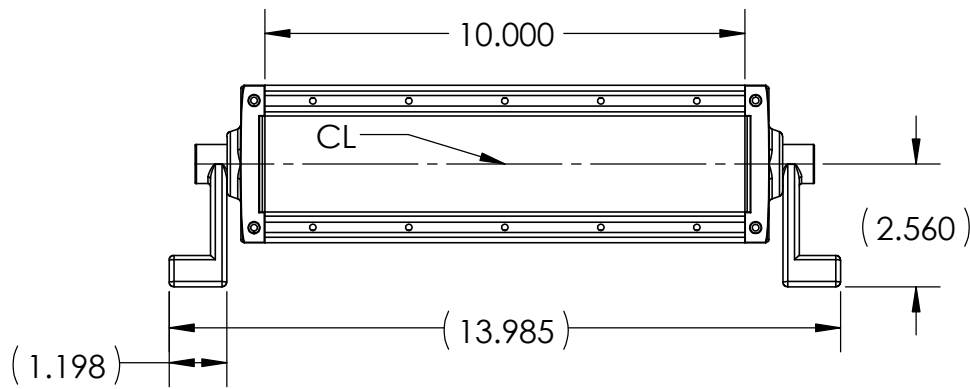

## Notes

Finish: Mar/UV Resistant Paint

Material: Aluminum

**Unless Otherwise Specified:**

.XXX = 0.010  
.XX = .015  
.X = .03

XX° = +/- .05°  
X° = +/- .5°

**PROPRIETARY AND CONFIDENTIAL**

THE INFORMATION CONTAINED IN THIS DRAWING IS THE SOLE PROPERTY OF MotoAlliance Inc. ANY REPRODUCTION IN PART OR AS A WHOLE WITHOUT THE WRITTEN PERMISSION OF MotoAlliance Inc. IS PROHIBITED.

**SIRIUS LED**  
by MotoAlliance

TITLE:

10" Double Row Light Bar

SIZE  
**A**

DWG. NO.  
LED-D10

REV  
**A**

SCALE: 1:4

SHEET 1 OF 1