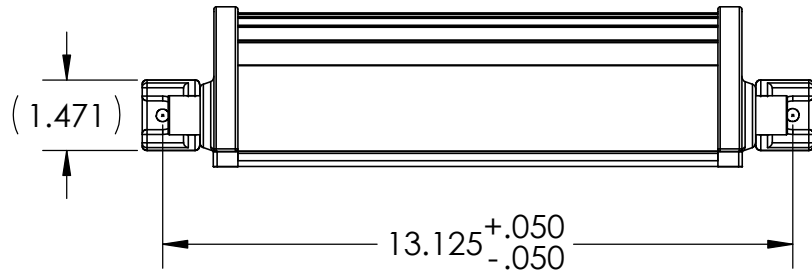

Date	DESCRIPTION	Rev
8/2/2013	INITIAL RELEASE	A

Notes

Finish: Mar/UV Resistant Paint

Material: Aluminum

Unless Otherwise Specified:

.XXX = 0.010
.XX = .015
.X = .03

XX° = +/- .05°
X° = +/- .5°

PROPRIETARY AND CONFIDENTIAL

THE INFORMATION CONTAINED IN THIS DRAWING IS THE SOLE PROPERTY OF MotoAlliance Inc. ANY REPRODUCTION IN PART OR AS A WHOLE WITHOUT THE WRITTEN PERMISSION OF MotoAlliance Inc. IS PROHIBITED.

SIRIUS LED
by MotoAlliance

TITLE:

10" Double Row Light Bar

SIZE
A

DWG. NO.
LED-D10

REV
A

SCALE: 1:4

SHEET 1 OF 1